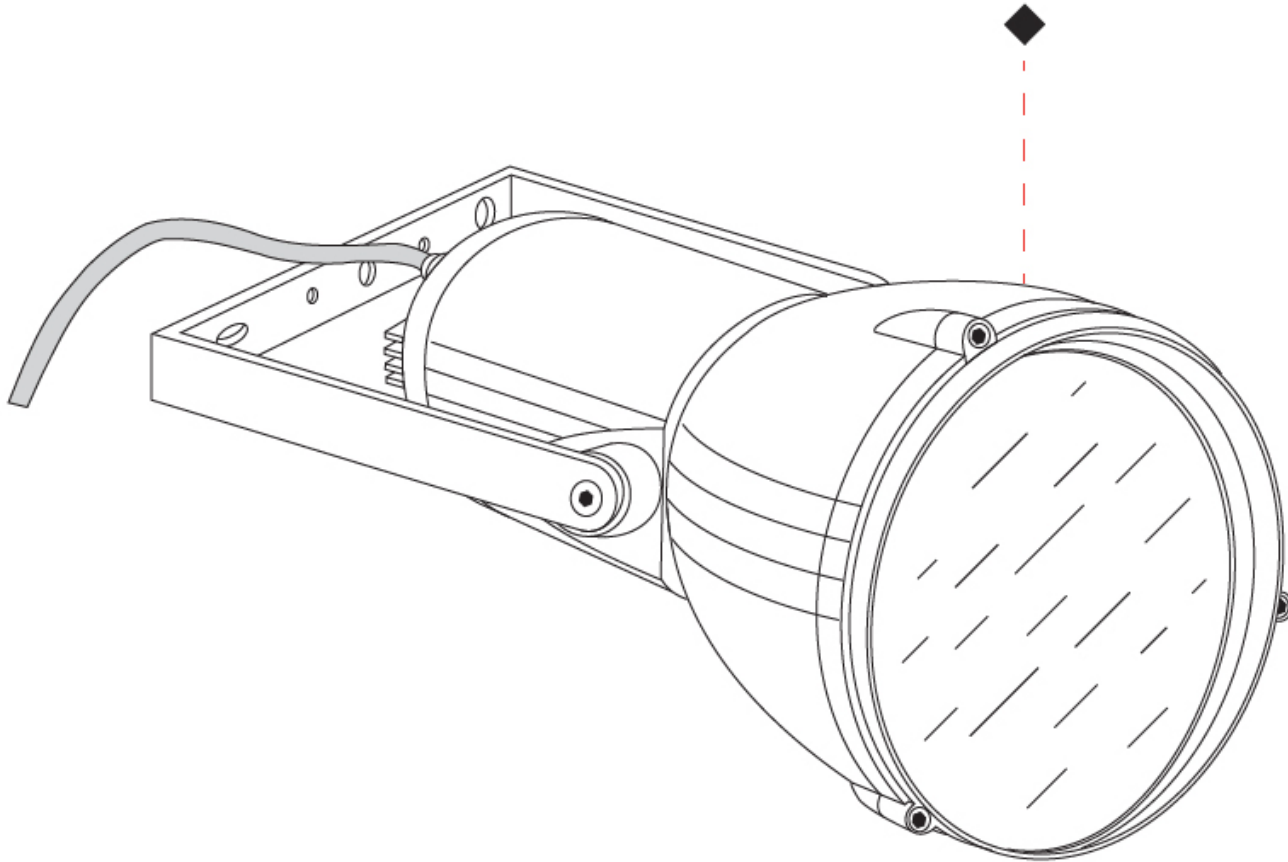

REEF SURFACE

E10F0033-

PROJECT _____

TYPE _____

SPECIFIER _____

QUANTITY _____

DATE _____

E