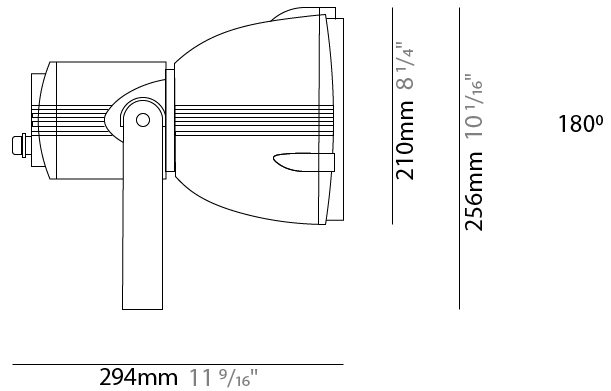

GENERAL

Series: Reef
Brand: Side
Division: Exterior
Mounting Type: Surface
Mounting Location: Above Ground
Subcategory: Flood

PHYSICAL

Shape: Dome
Diameter (mm): 210
Diameter (in): 8 1/4
Length (mm): 294
Length (in): 11 9/16
Height (mm): 256
Height (in): 10 1/16
Light Distribution: Adjustable / Direct
Weight (kg): 4.3
Weight (lbs): 9.48
Diffuser: Clear tempered glass
Fixture Finish: BLK / GR
Fixture Material: Aluminum Die Cast

ELECTRICAL

Lamp Type: LED (Zhaga Standard)
Input Wattage (W): 40.1
Total Output Wattage (W): 36.5
Dimming: Tri-Mode (Non-Dimming and Phase Dimming (120Vac only) and 0-10V Dimming)
Driver Included: Yes
Driver Location: Integrated
Driver Type: Constant Current - Universal
Driver Class: Class 2
Input Voltage (V): 120 - 277
Constant Current (MA): 1050
Upon Request: (Not included - see components [IP65 or higher enclosure to be supplied by others]) Remote: 0-10Vdc dimming

LED

Color Temperature (°K): 3000 / 4000
Max. Delivered Lumen (lm): 5452.9 / 5670.6
Nominal Lumen (lm): 6010 / 6250
CRI: >80 CRI
Lamp Life (hrs): 50000

OPTICAL

Optic°: 15 / 25 / 40

RATINGS AND CERTIFICATIONS

Certified By: Certified for North American Standards
IP rating: IP65
IK Rating: IK06

4kg / 8.82 lbs