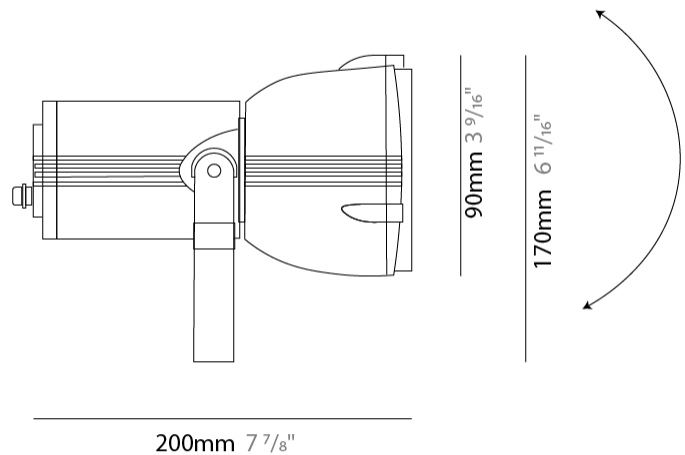

GENERAL

Series: Reef
Subseries: Micro Reef
Brand: Side
Division: Exterior
Mounting Type: Surface
Mounting Location: Above Ground
Subcategory: Flood

PHYSICAL

Shape: Dome
Diameter (mm): 90
Diameter (in): 3 9/16
Length (mm): 200
Length (in): 7 7/8
Height (mm): 170
Height (in): 6 11/16
Light Distribution: Adjustable / Direct
Weight (kg): 0.9
Weight (lbs): 1.98
Diffuser: Clear tempered glass
Fixture Finish: WHI / BLK / GRY
Fixture Material: Aluminum Die Cast

ELECTRICAL

Lamp Type: LED (Zhaga Standard)
Input Wattage (W): 10
Total Output Wattage (W): 9
Dimming: Tri-Mode (Non-Dimming and Phase Dimming (120Vac only) and 0-10V Dimming)
Driver Included: No
Driver Location: Remote
Driver Type: Constant Current - Universal
Driver Class: Class 2
Input Voltage (V): 120 - 277
Constant Current (MA): 250
Upon Request: (Not included - see components [IP65 or higher enclosure to be supplied by others]) 0-10Vdc dimming / Phase dimming @120Vac only / 277Vac

LED

Color Temperature (°K): 3000 / 4000
Max. Delivered Lumen (lm): 758 / 821.9
Nominal Lumen (lm): 830 / 900
CRI: >80 CRI
Lamp Life (hrs): 50000

OPTICAL

Optic°: 10 / 25

RATINGS AND CERTIFICATIONS

Certified By: Certified for North American Standards
IP rating: IP65
IK Rating: IK06