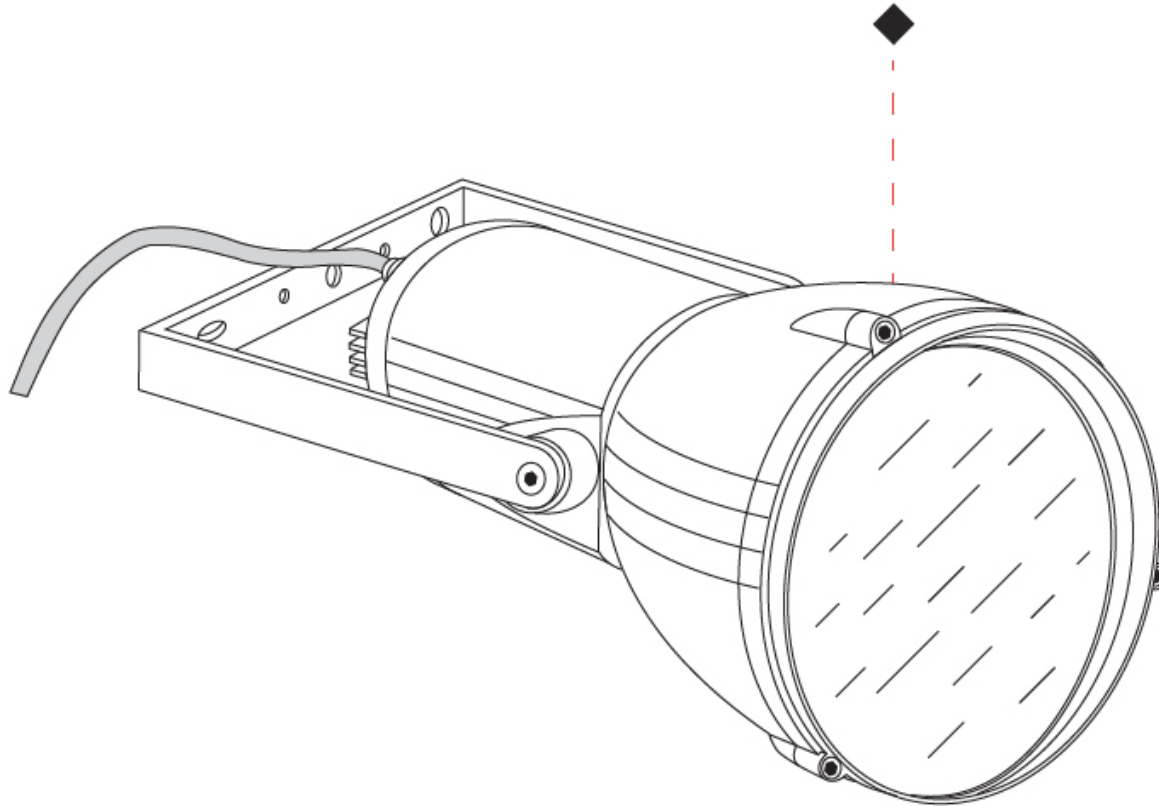

MINI REEF SURFACE

E10F0015-

PROJECT _____

TYPE _____

SPECIFIER _____

QUANTITY _____

DATE _____

E